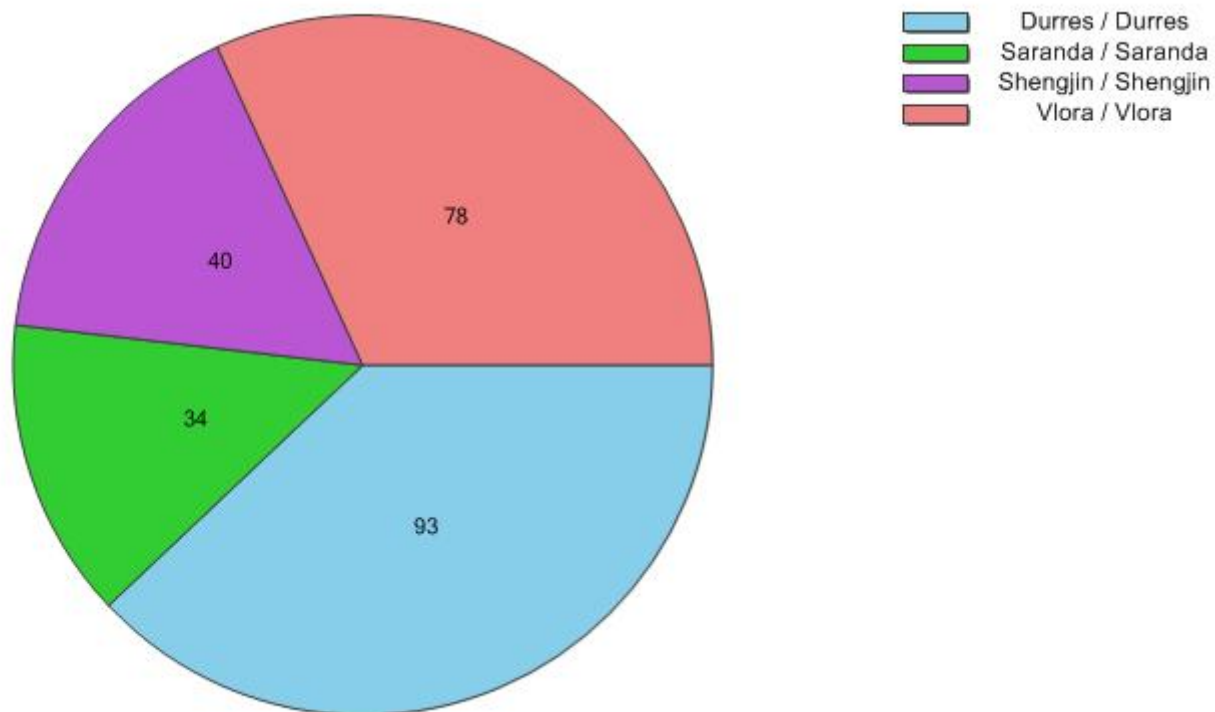

the Republic of Albania

Distribution by Ports

Port	No.	%
Durres / Durres	93	38.0%
Saranda / Saranda	34	13.9%
Shengjin / Shengjin	40	16.3%
Vlora / Vlora	78	31.8%
	245	