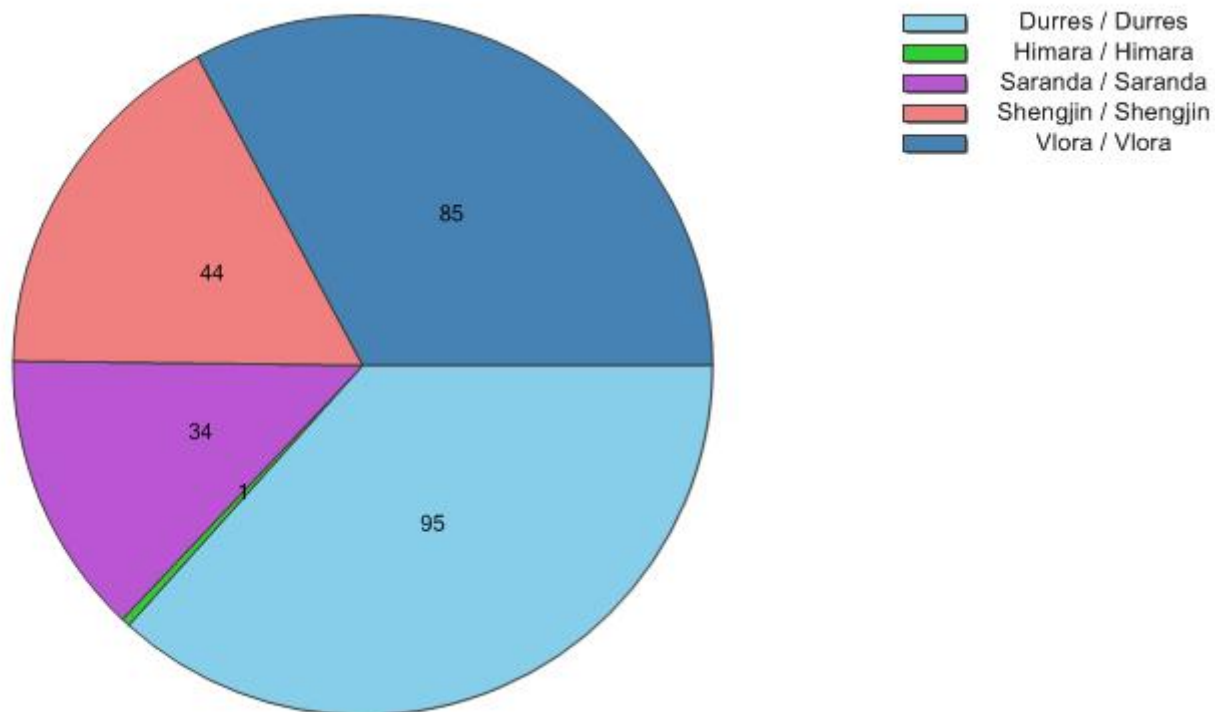

the Republic of Albania

Distribution by Ports

Port	No.	%
Durres / Durres	95	36.7%
Himara / Himara	1	0.4%
Saranda / Saranda	34	13.1%
Shengjin / Shengjin	44	17.0%
Vlora / Vlora	85	32.8%
		259