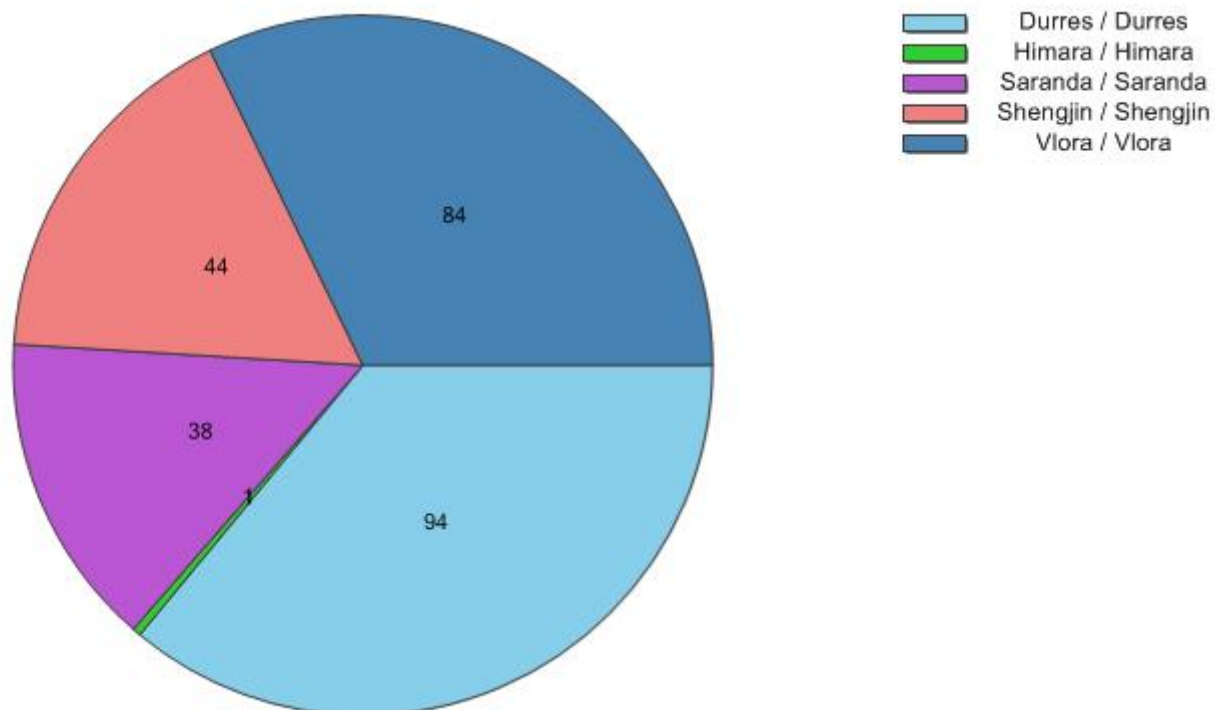

the Republic of Albania

Distribution by Ports

Port	No.	%
Durres / Durres	94	36.0%
Himara / Himara	1	0.4%
Saranda / Saranda	38	14.6%
Shengjin / Shengjin	44	16.9%
Vlora / Vlora	84	32.2%
	261	