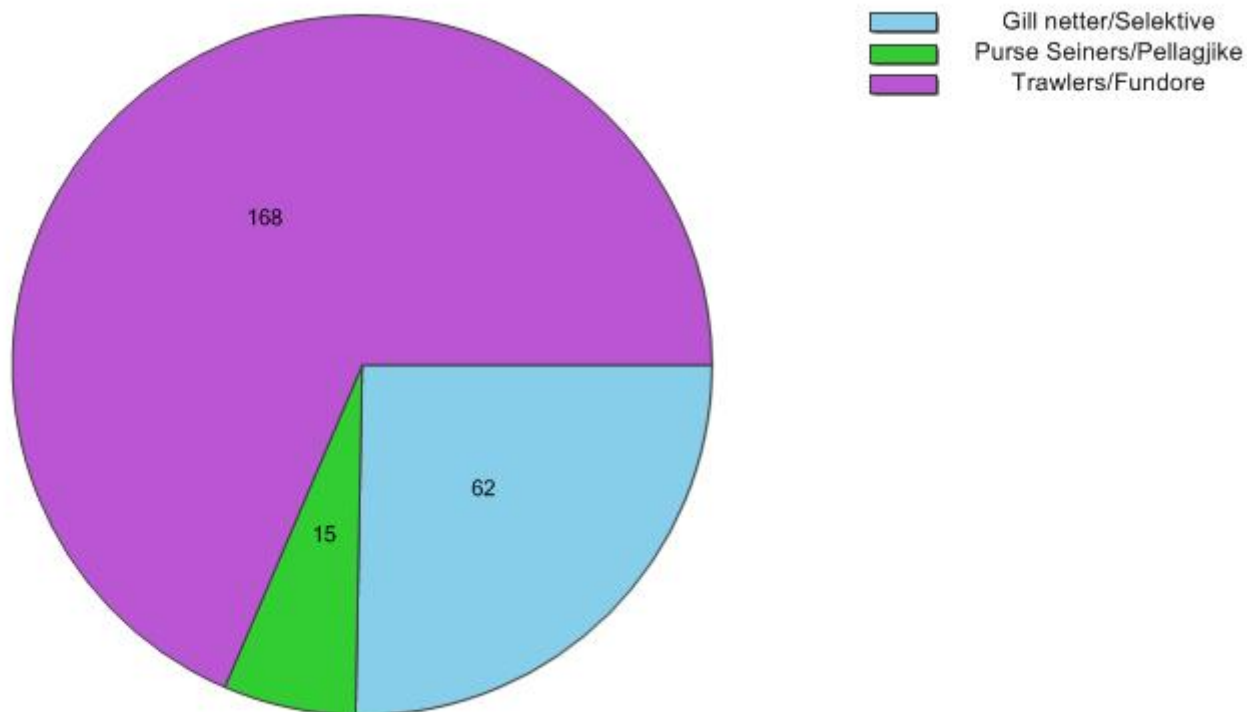

Distribution by vessel type

Vessel type	No.	%
Gill netter/Selektive	62	25.3%
Purse Seiners/Pellagjike	15	6.1%
Trawlers/Fundore	168	68.6%
	245	