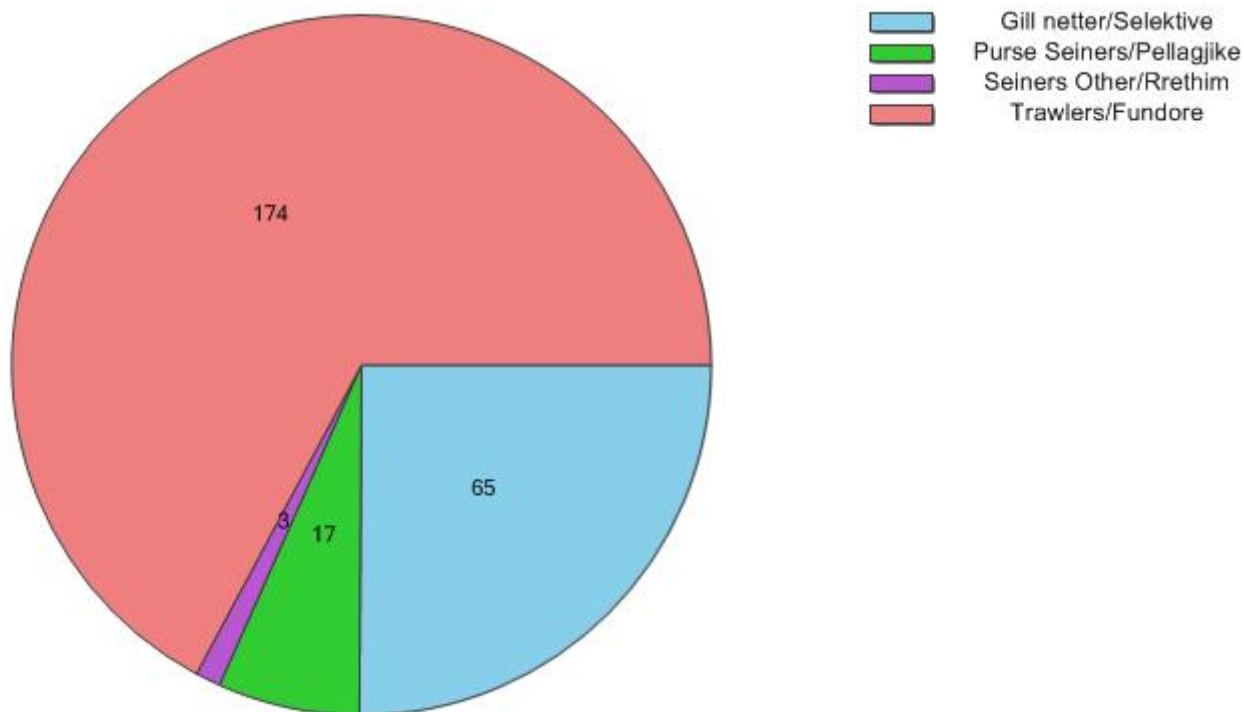

the Republic of Albania

Distribution by vessel type

Vessel type	No.	%
Gill netter/Selektive	65	25.1%
Purse Seiners/Pellagjike	17	6.6%
Seiners Other/Rrethim	3	1.2%
Trawlers/Fundore	174	67.2%
	259	