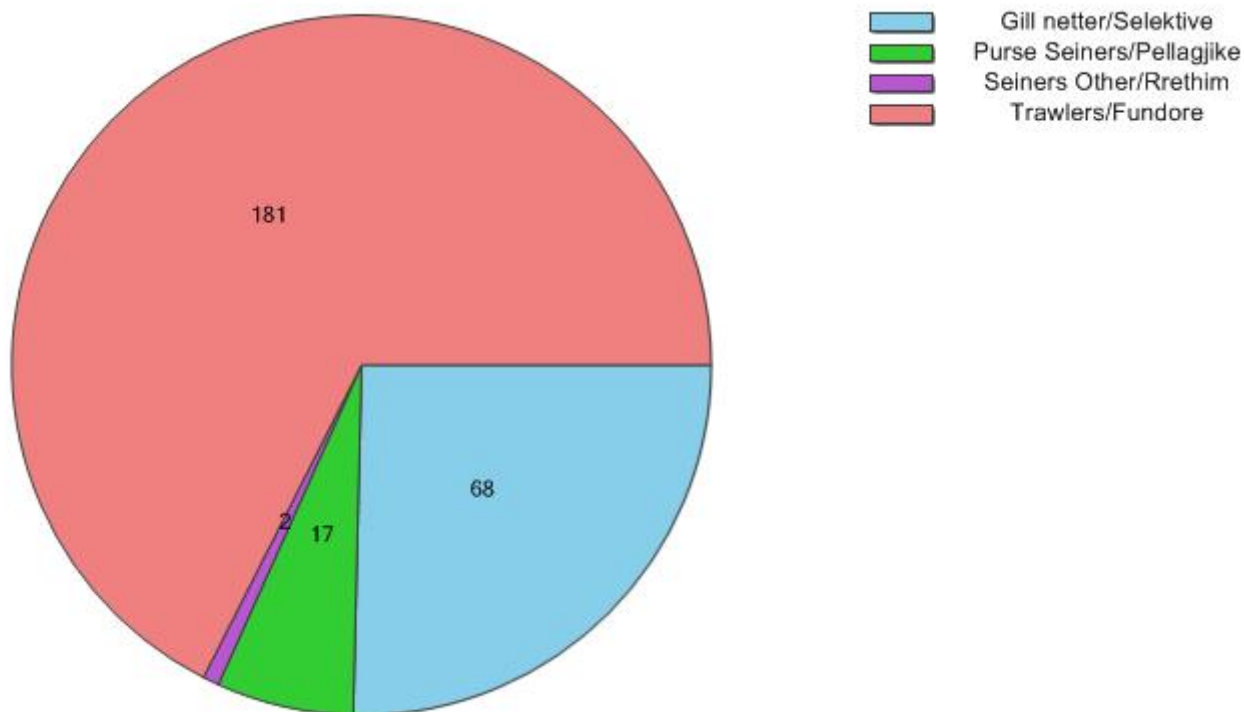

the Republic of Albania

Distribution by vessel type

Vessel type	No.	%
Gill netter/Selektive	68	25.4%
Purse Seiners/Pellagjike	17	6.3%
Seiners Other/Rrethim	2	0.7%
Trawlers/Fundore	181	67.5%
	268	